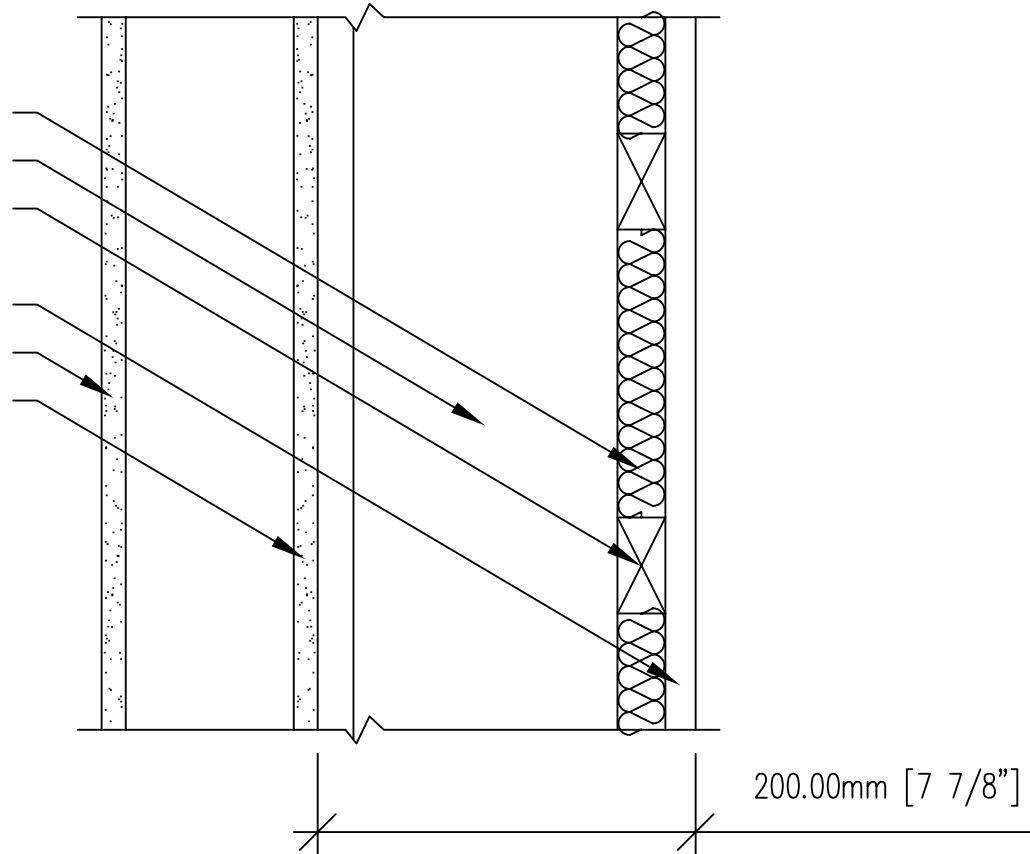

1" BLACK GLASS FIBER (3PCF) BETWEEN BLOCKING  
 METAL FRAMING  
 BLOCKING  
 17MM (43/64") TOPAKUSTIK PLANK (TYP.)  
 1/2" DRYWALL  
 1/2" DRYWALL

## TOPAKUSTIK WALL PLANK 200MM SYSTEM SECTION

3" = 1'

REV. A 09/26/03

Title: TOPAKUSTIK WALL PLANK 200MM SYSTEM SECTION DETAIL W8

Comments:

Proj:

Date: 09/11/03

By: TJS