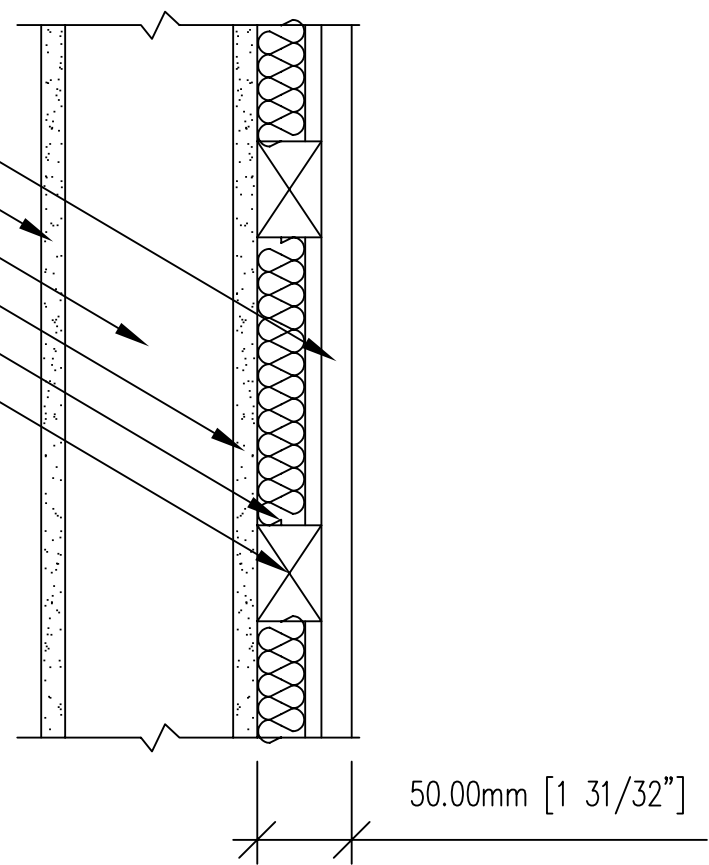

TOPAKUSTIK WALL PLANK 50MM SYSTEM SECTION

3" = 1'

REV. A 09/26/03

Title: TOPAKUSTIK WALL PLANK 50MM SYSTEM SECTION DETAIL W2			Comments: _____ _____ _____ _____
Proj: _____			
Date: 09/11/03	By: TJS	Scale: 1:1	
Path: C:\Documents and Settings\tstinson\Desktop\Final Architectural Details 092603\2002\W1 & W2.dwg			